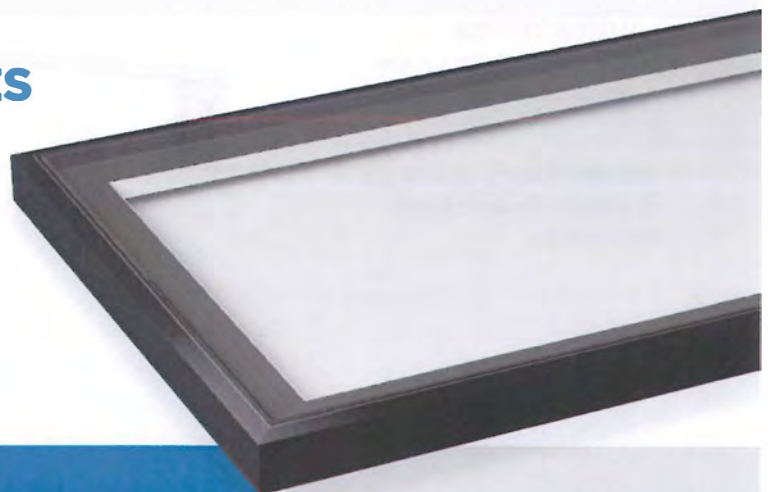

## FLAT ROOFLIGHT STOCK SIZES

1000 x 1000

1000 x 1500

1000 x 2000

**BESPOKE SIZES AND SPECIAL RAL**  
AVAILABLE UP TO 1200 x 2500 and 1400 x 2000

\*Launch offer only applicable to flat rooflight stock sizes