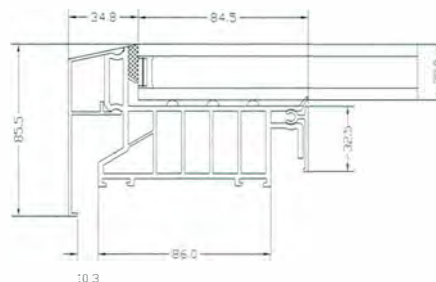

## FLAT ROOFLIGHT STOCK SIZES

1000 x 1000

1000 x 1500

1000 x 2000

**BESPOKE SIZES AND SPECIAL RAL**  
AVAILABLE UP TO 1200 x 2500 and 1400 x 2000

\*Launch offer only applicable to flat rooflight stock sizes

# THE ULTIMATE FLAT ROOFLIGHT

OVERALL  
U VALUE  
(FRAME AND  
GLASS) 1.3 W/M<sup>2</sup>K  
GLASS U VALUE  
1.0 W/M<sup>2</sup>K

## MINIMAL EXTERNAL AND INTERNAL SIGHTLINES